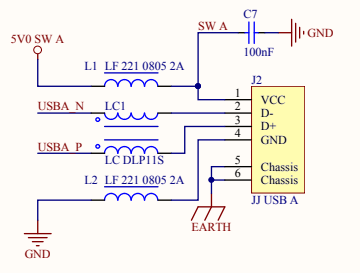

DPI interface - console port

Extended range power supply, from 9V to 24V

3V3 generator

USB Switch

Optionally 4V4 generator