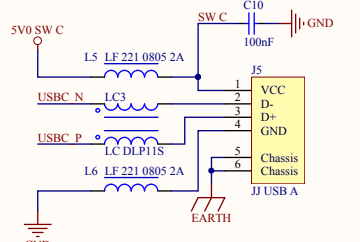

DPI interface - console port

Extended range power supply, from 9V to 24V

3V3 generator

USB Switch

Optionally 4V4 generator