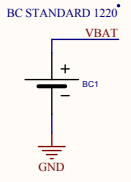

DPI interface - console port

Extended range power supply, from 9V to 24V

3V3 generator

USB Switch

Optionally 4V4 generator