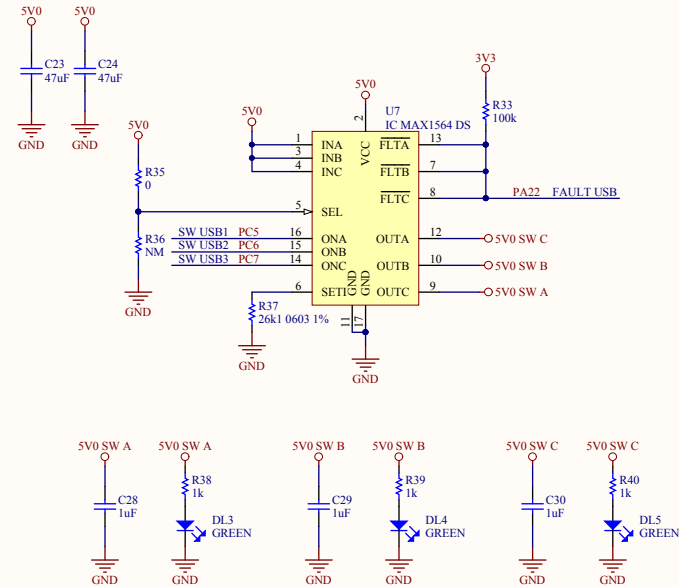

DPI interface - console port

Extended range power supply, from 9V to 24V

3V3 generator

USB Switch

Optionally 4V4 generator