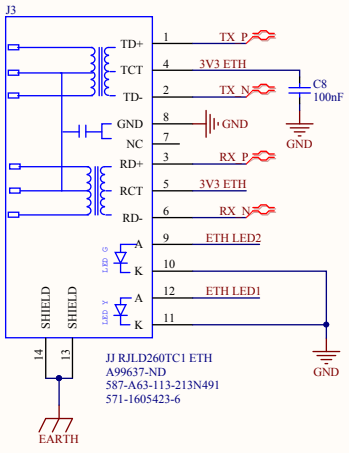

DPI interface - console port

Extended range power supply, from 9V to 24V

3V3 generator

USB Switch

Optionally 4V4 generator