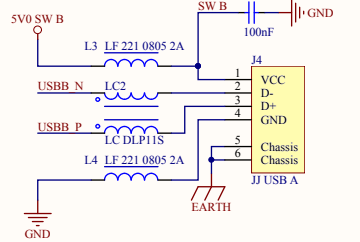

DPI interface - console port

Extended range power supply, from 9V to 24V

3V3 generator

USB Switch

Optionally 4V4 generator