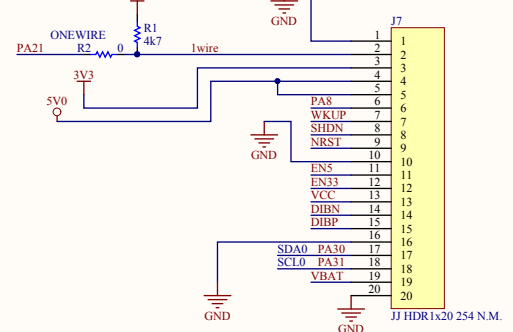

DPI interface - console port

Extended range power supply, from 9V to 24V

3V3 generator

USB Switch

Optionally 4V4 generator