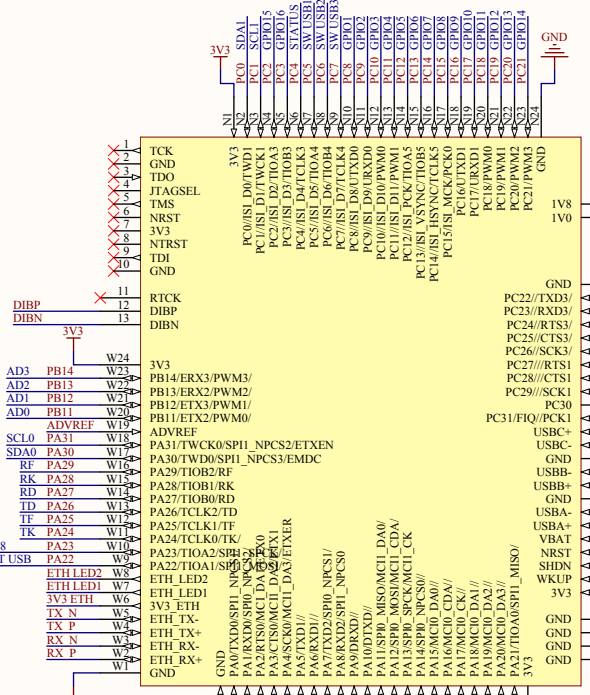

DPI interface - console port

Extended range power supply, from 9V to 24V

3V3 generator

USB Switch

Optionally 4V4 generator