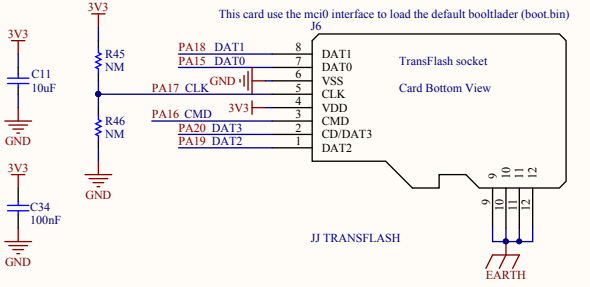

DPI interface - console port

Extended range power supply, from 9V to 24V

3V3 generator

USB Switch

Optionally 4V4 generator