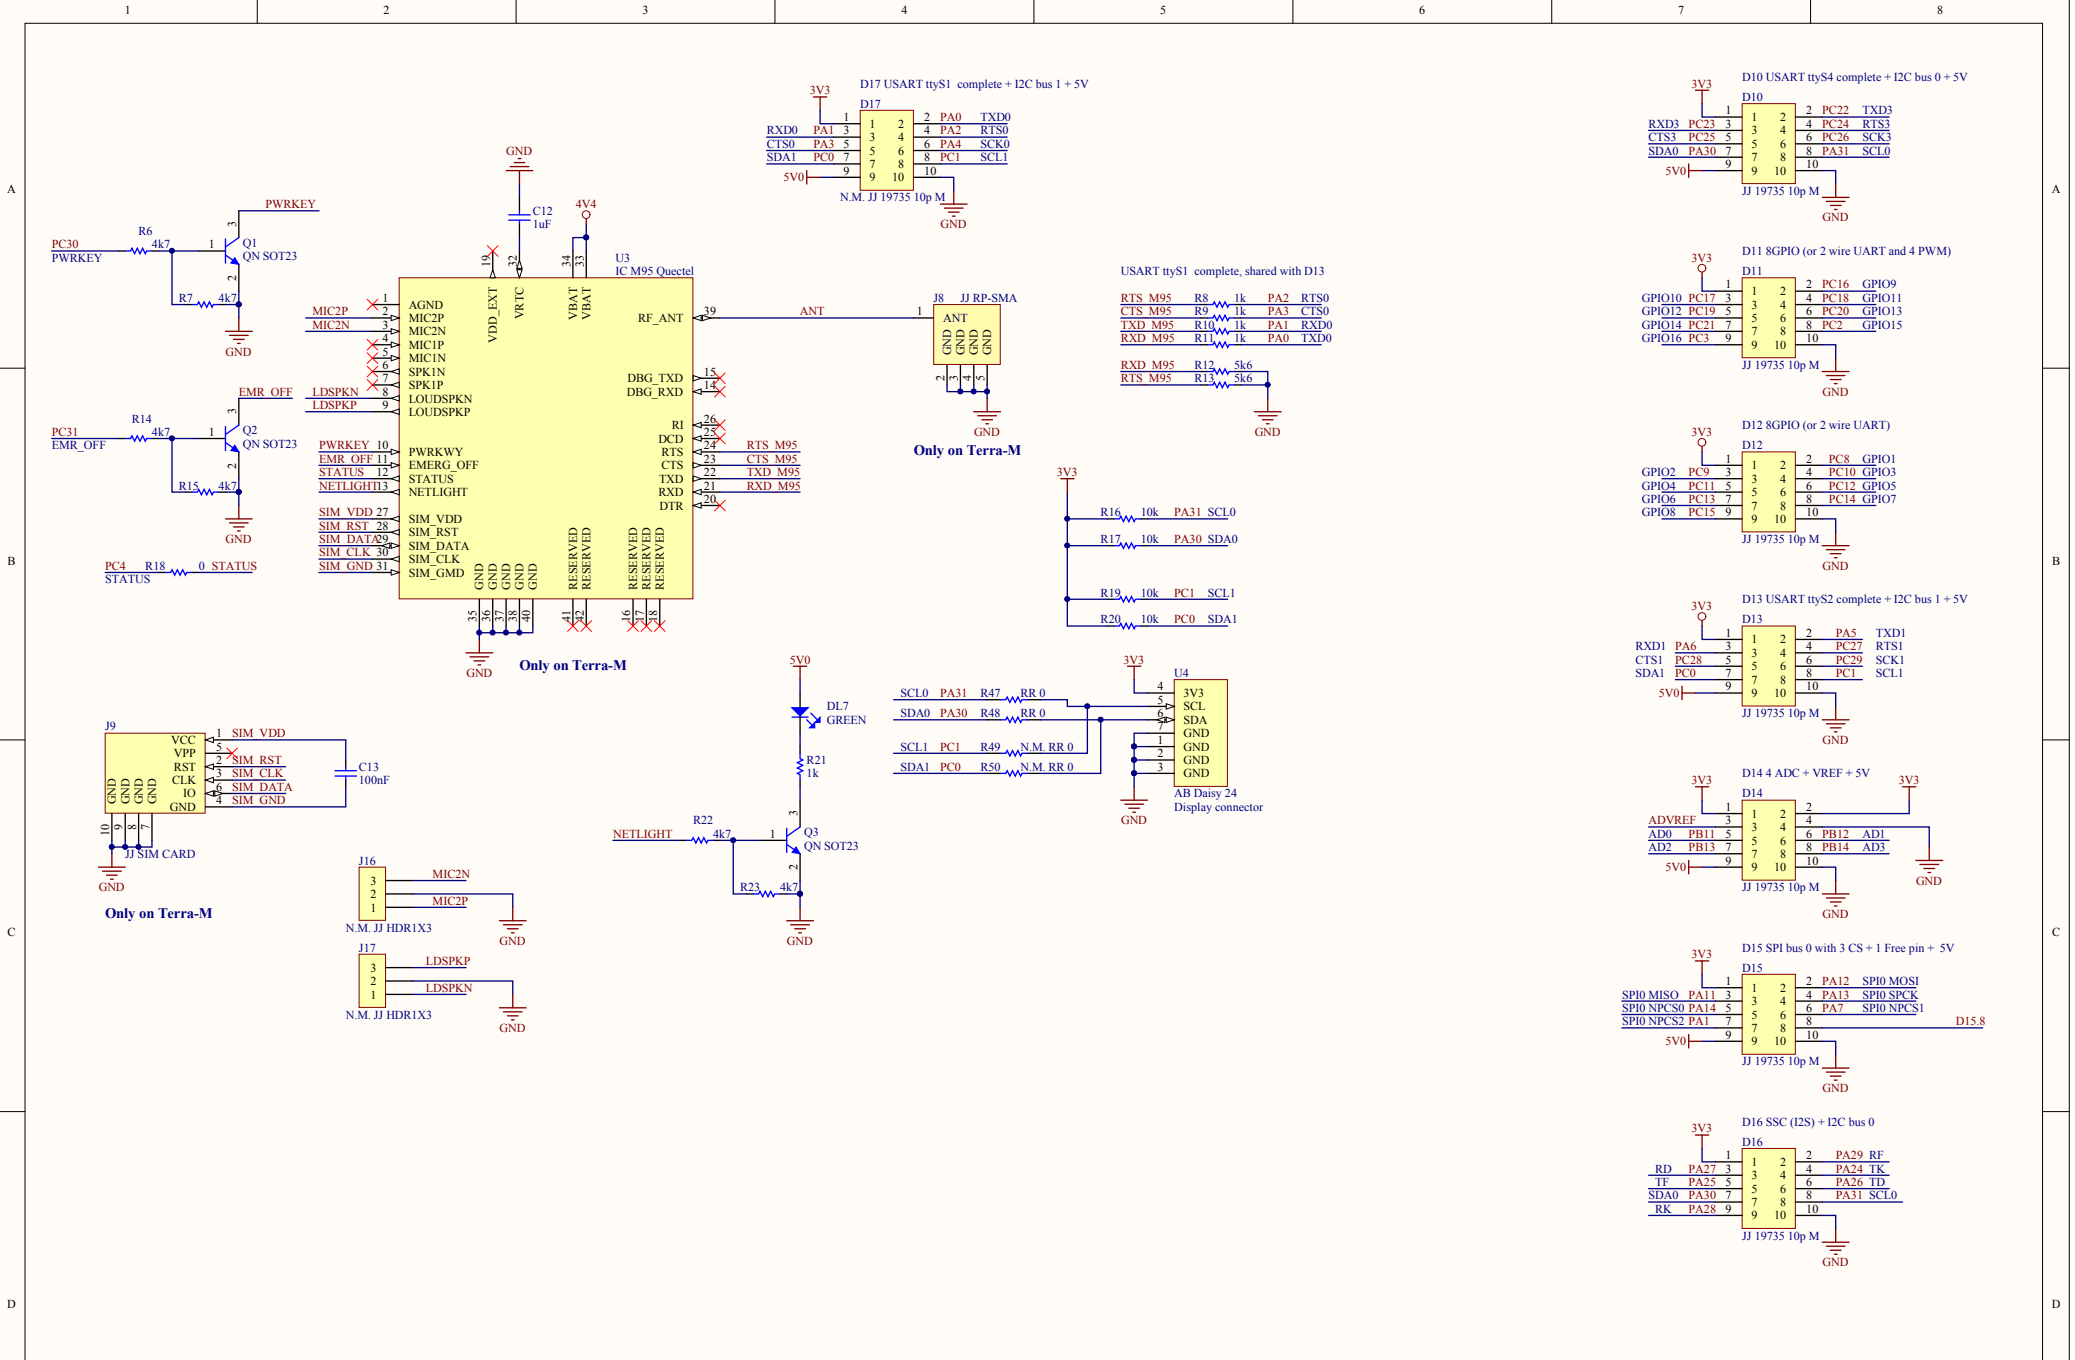

DPI interface - console port

Extended range power supply, from 9V to 24V

3V3 generator

USB Switch

Optionally 4V4 generator