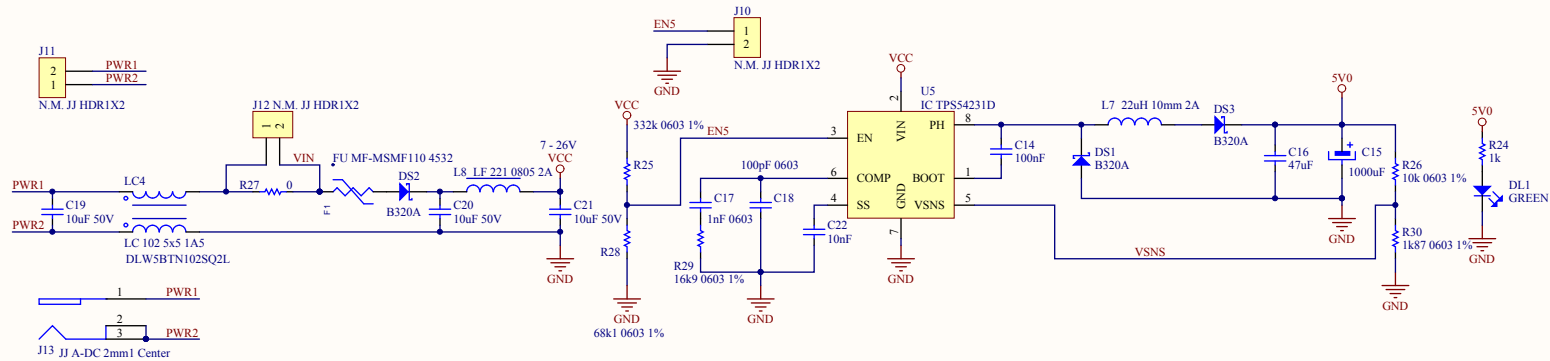

DPI interface - console port

Extended range power supply, from 9V to 24V

3V3 generator

USB Switch

Optionally 4V4 generator