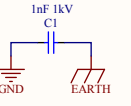

DPI interface - console port

Extended range power supply, from 9V to 24V

3V3 generator

USB Switch

Optionally 4V4 generator