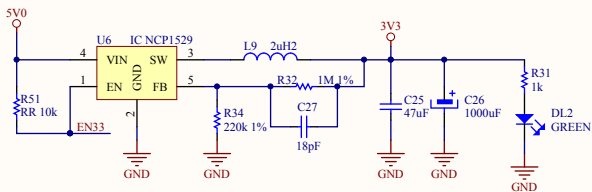

DPI interface - console port

Extended range power supply, from 9V to 24V

3V3 generator

USB Switch

Optionally 4V4 generator